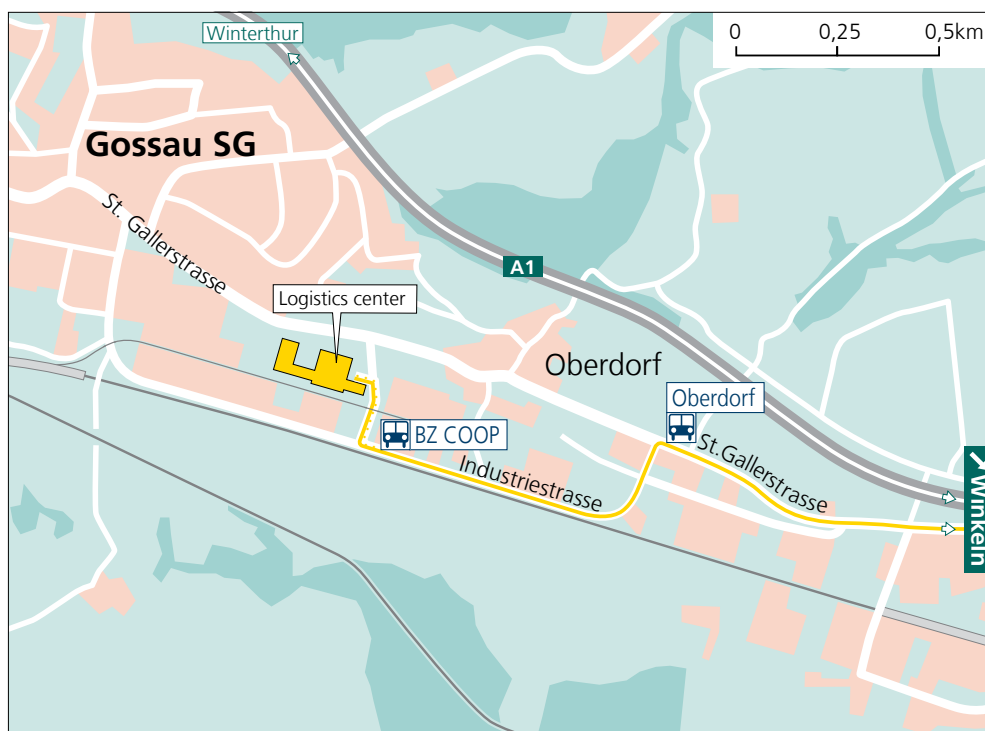

Gossau logistics center for letter processing

Map

Arrival and directions

By public transport

Arrival from Zurich:

- Change in Gossau (canton of St. Gallen) to a Regiobus 151 from Bahnhofplatz
- Continue to the stop BZ Coop (once an hour at the "Oberdorf" stop)
- Then walk approx. 15 minutes to reach LCLP Gossau

We recommend checking the SBB timetable (www.sbb.ch/en).

By car

Arrival from St. Gallen

- On the A1 motorway, take exit no. 80 St. Gallen Winkeln towards Gossau Ost
- Continue straight on St. Gallerstrasse until you reach Industrie Betriebszentralen
- Turn left onto Industriestrasse and continue until the Coop operating center
- Turn right onto Lagerstrasse
- Turn left into the logistics center letter processing Gossau SG

Arrival from Zurich

- On the A1 motorway, take exit no. 80 St. Gallen Winkeln, Industrie Gossau
- Turn right onto Zürcherstrasse
- Continue straight along St Gallerstrasse until Industrie Betriebszentralen
- Turn left onto Industriestrasse and continue until the Coop operating center
- Turn right onto Lagerstrasse
- Turn left into the logistics center letter processing Gossau SG