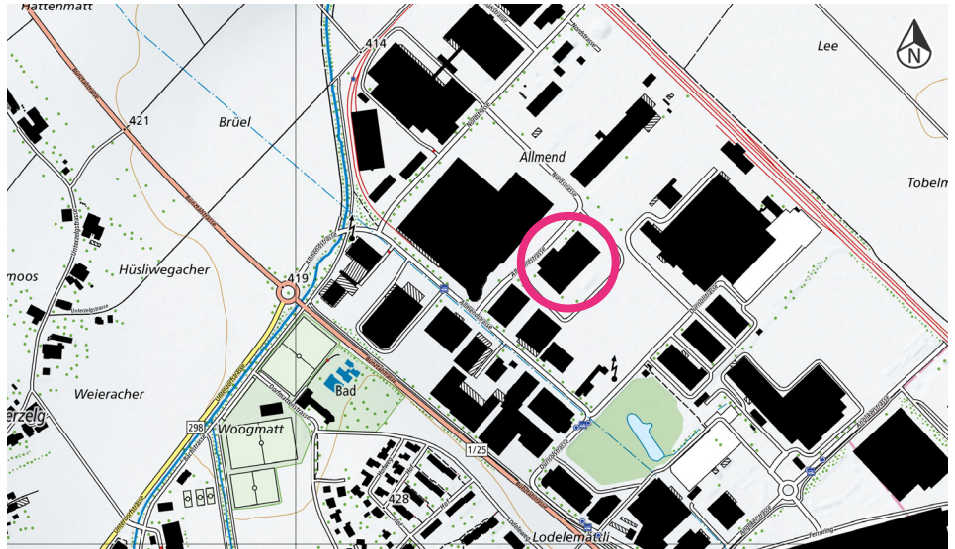

Map

Villmergen logistics center

PostLogistics Ltd
Villmergen logistics center
Allmendstrasse 8
5612 Villmergen

Phone 058 386 67 66

Arriving by car

A1 motorway, "Lenzburg" exit, left lane in the direction of "Wohlen". Continue straight ahead, and at the third roundabout, take the third exit towards "Industrie Villmergen". Follow Allmendstrasse until the Swiss Post entrance on the left. After approx. 80 m, turn right at no. 8. Please use the visitors' car park.

Arriving by public transport

Wohlen station, bus N° 3 to last stop ("Wohlen AG, Planzer"). Turn right along Allmendstrasse, take first left after approx. 80 m, then no. 8 on the right. Approx. 5 minutes on foot.

[Google Maps](#)